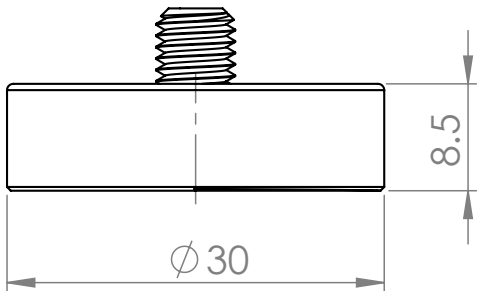

30mm dia Mounting Pad with Flat GluMag Base
431 Magnetic Stainless Steel

GLUMAG GVS-MP05

SECTION C-C

PART NO.	DESCRIPTION		
GVS-MP05-11	30mm dia, 8.5mm High, GluMag Base	1/4"-28UNF	Female
GVS-MP05-12	30mm dia, 8.5mm High, GluMag Base	1/4"-28UNF	Male
GVS-MP05-13	30mm dia, 8.5mm High, GluMag Base	M6	Female
GVS-MP05-14	30mm dia, 8.5mm High, GluMag Base	M6	Male
GVS-MP05-15	30mm dia, 8.5mm High, GluMag Base	M8	Female
GVS-MP05-16	30mm dia, 8.5mm High, GluMag Base	M8	Male