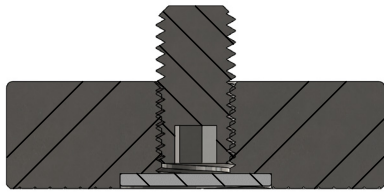

30mm dia Mounting Pad with Flat GluMag Base
431 Magnetic Stainless Steel

GLUMAG GVS-MP05

SECTION C-C

PART NO.	DESCRIPTION		
GVS-MP05-11	30mm dia, 8.5mm High, GluMag Base	1/4"-28UNF	Female
GVS-MP05-12	30mm dia, 8.5mm High, GluMag Base	1/4"-28UNF	Male
GVS-MP05-13	30mm dia, 8.5mm High, GluMag Base	M6	Female
GVS-MP05-14	30mm dia, 8.5mm High, GluMag Base	M6	Male
GVS-MP05-15	30mm dia, 8.5mm High, GluMag Base	M8	Female
GVS-MP05-16	30mm dia, 8.5mm High, GluMag Base	M8	Male