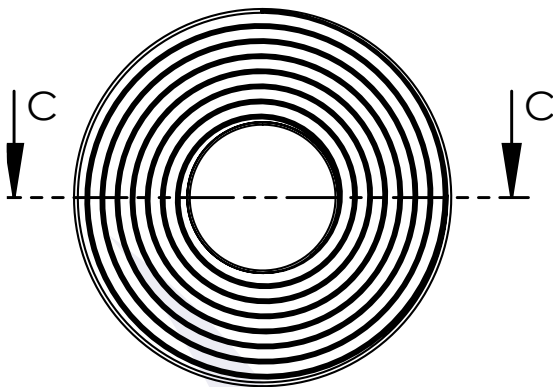

30mm dia Mounting Pad with Flat GluMag Base
431 Magnetic Stainless Steel

GLUMAG GVS-MP05

SECTION C-C

PART NO.	DESCRIPTION		
GVS-MP05-11	30mm dia, 8.5mm High, GluMag Base	1/4"-28UNF	Female
GVS-MP05-12	30mm dia, 8.5mm High, GluMag Base	1/4"-28UNF	Male
GVS-MP05-13	30mm dia, 8.5mm High, GluMag Base	M6	Female
GVS-MP05-14	30mm dia, 8.5mm High, GluMag Base	M6	Male
GVS-MP05-15	30mm dia, 8.5mm High, GluMag Base	M8	Female
GVS-MP05-16	30mm dia, 8.5mm High, GluMag Base	M8	Male