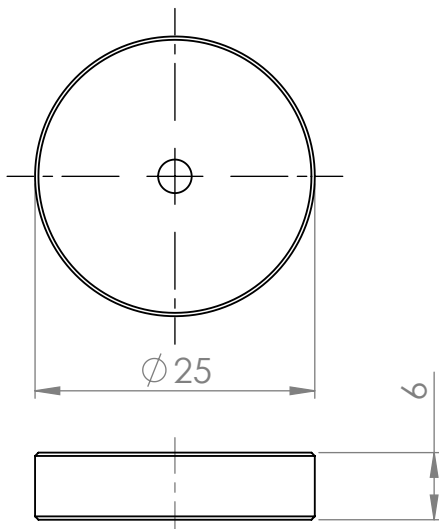

25mm dia Target with Flat Base
431 Magnetic Stainless Steel

GLUMAG GVS-MP03

SECTION C-C

PART NO.

DESCRIPTION

GVS-MP03-01
GVS-MP03-22

Target, 25mm dia, 6mm High, Flat Glue Base
Target, 25mm dia, 6mm High, GluMag Base